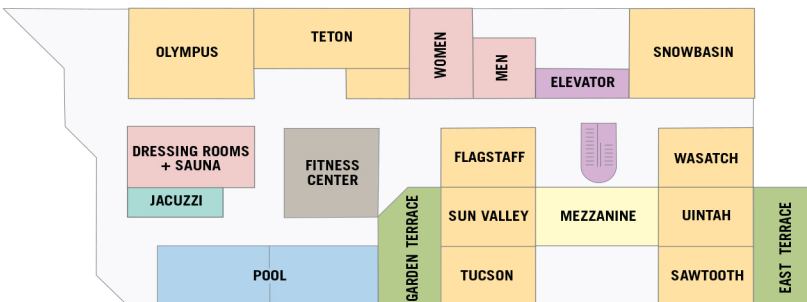

LITTLE AMERICA Hotel

MAIN LEVEL

500 SOUTH (ONE WAY - TO FREEWAY/AIRPORT)

TOWER | SECOND FLOOR

LEGEND