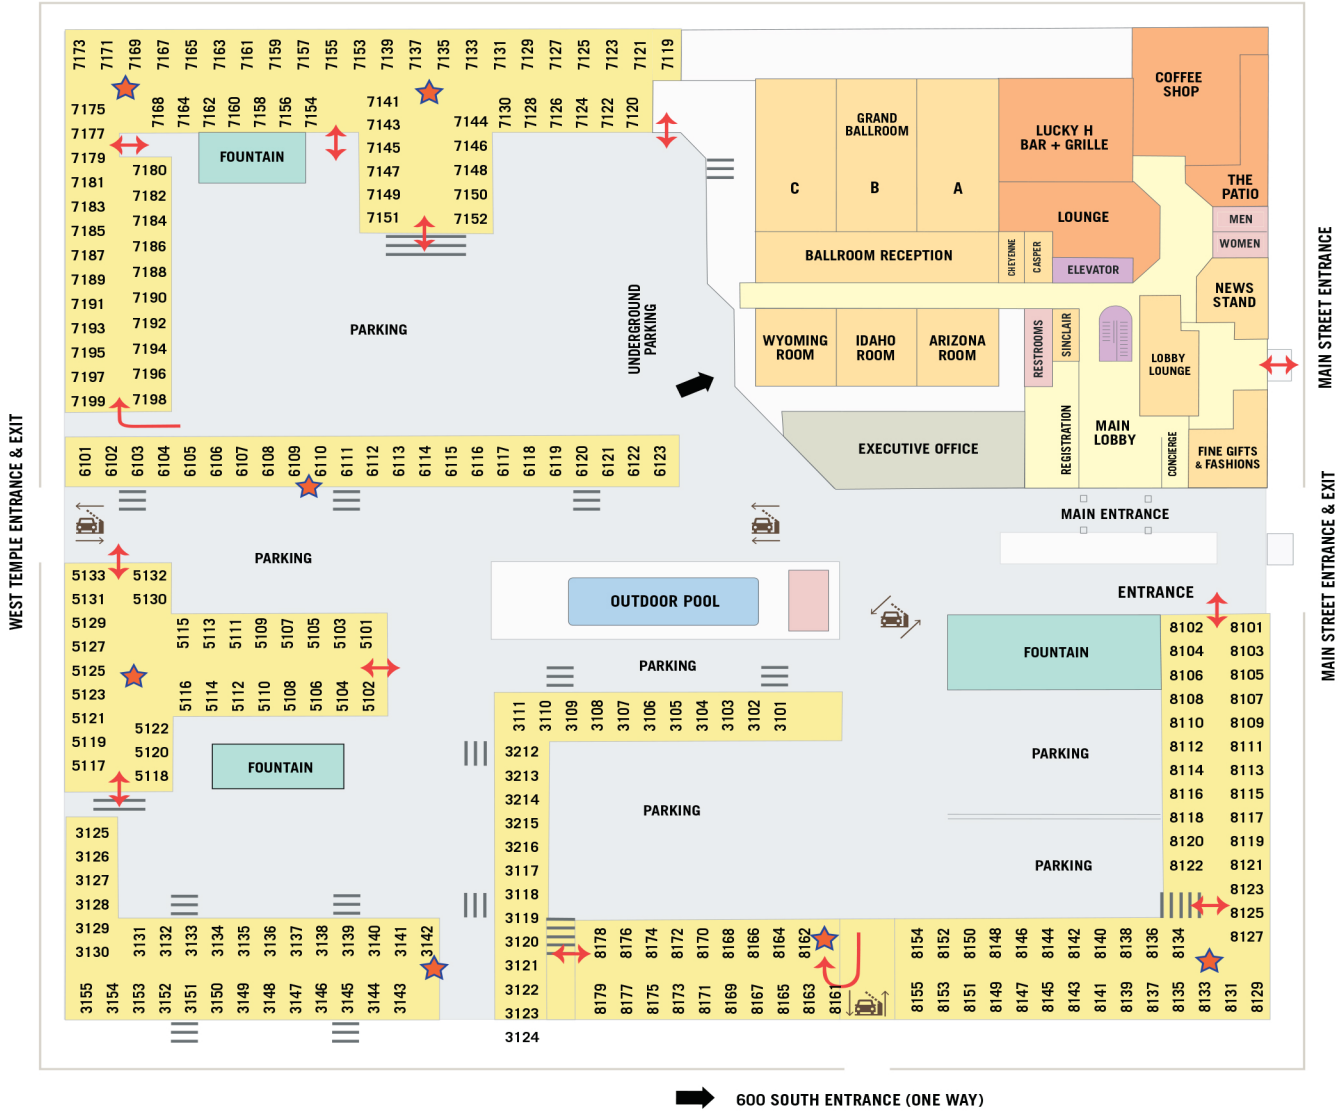

LITTLE AMERICA Hotel

MAIN LEVEL

500 SOUTH (ONE WAY - TO FREEWAY/AIRPORT)

TOWER | SECOND FLOOR

LEGEND